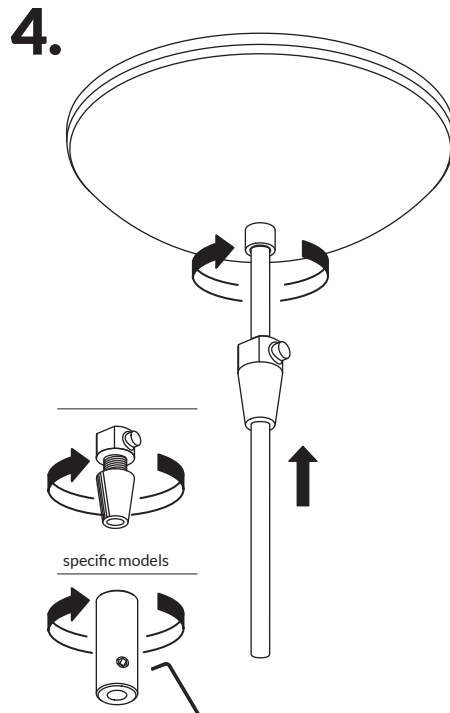

ZEBRA

INSTALLATION MANUAL

E26 / E27 (120V/220V)
 SM
 Incandescent 60w max
 MM
 Incandescent 75w max
 GM
 Incandescent 100w max

IMPORTANT

Always shut off power to the circuit before starting installation work.

All products are manufactured to meet or exceed North American standards C22-250, UL 1598, C22.2-12, C22.2.9, UL 153.

All preparation for installation of fixture is to be provided by the end user.

The description and measurements on this drawing are for information purposes only.