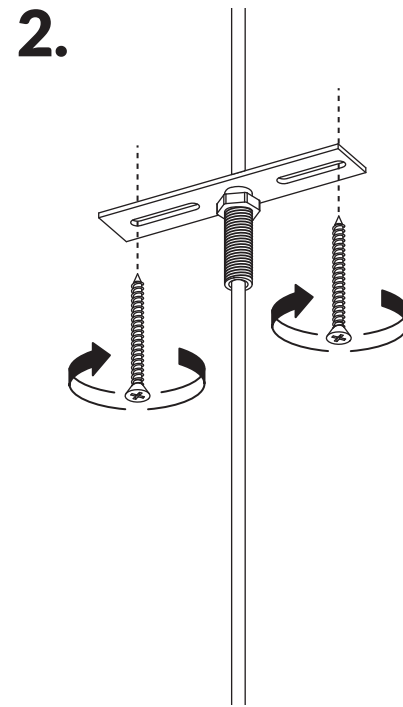

ZEBRA

INSTALLATION MANUAL

E26 / E27 (120V/220V)
 SM
 Incandescent 60w max
 MM
 Incandescent 75w max
 GM
 Incandescent 100w max

IMPORTANT

Always shut off power to the circuit before starting installation work.

All products are manufactured to meet or exceed North American standards C22-250, UL 1598, C22.2-12, C22.2.9, UL 153.

All preparation for installation of fixture is to be provided by the end user.

The description and measurements on this drawing are for information purposes only.