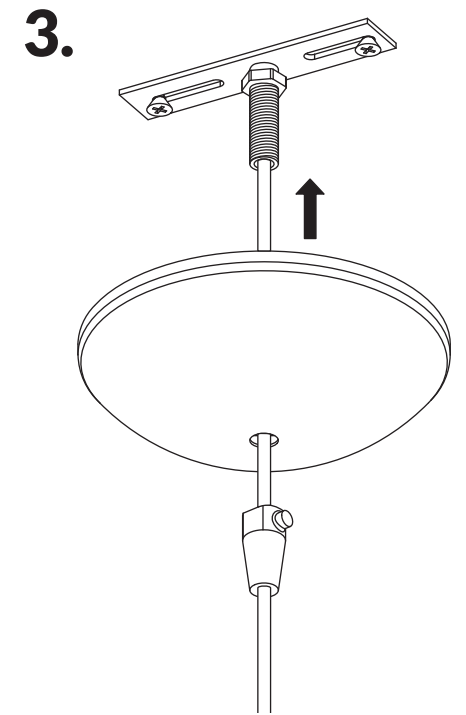

ZEBRA

INSTALLATION MANUAL

E26 / E27 (120V/220V)
 SM
 Incandescent 60w max
 MM
 Incandescent 75w max
 GM
 Incandescent 100w max

IMPORTANT

Always shut off power to the circuit before starting installation work.