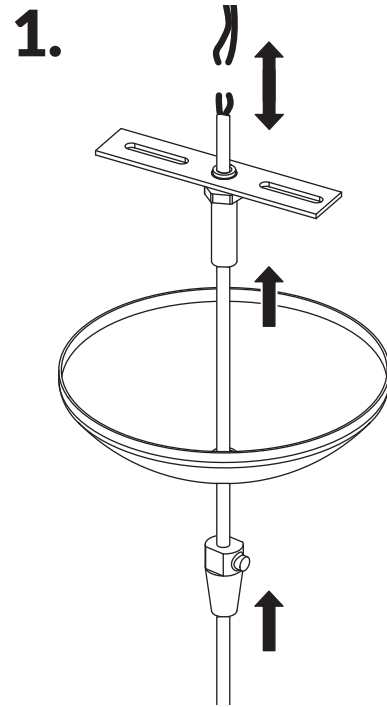

ZEBRA

INSTALLATION MANUAL

E26 / E27 (120V/220V)
 SM
 Incandescent 60w max
 MM
 Incandescent 75w max
 GM
 Incandescent 100w max

IMPORTANT

Always shut off power to the circuit before starting installation work.

All products are manufactured to meet or exceed North American standards C22-250, UL 1598, C22.2-12, C22.2.9, UL 153.

All preparation for installation of fixture is to be provided by the end user.

The description and measurements on this drawing are for information purposes only.