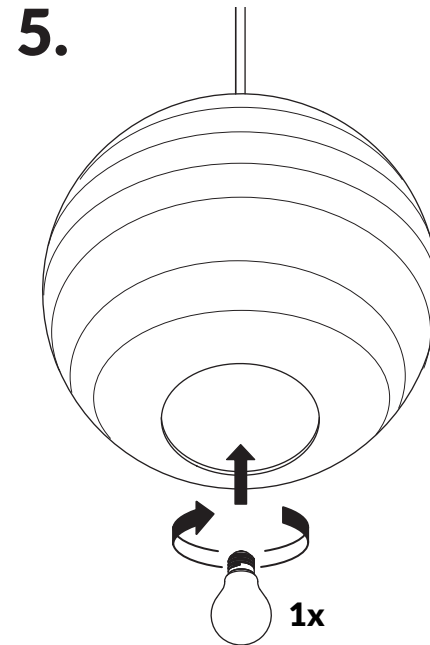

ZEBRA

INSTALLATION MANUAL

E26 / E27 (120V/220V)
 SM
 Incandescent 60w max
 MM
 Incandescent 75w max
 GM
 Incandescent 100w max

IMPORTANT

Always shut off power to the circuit before starting installation work.