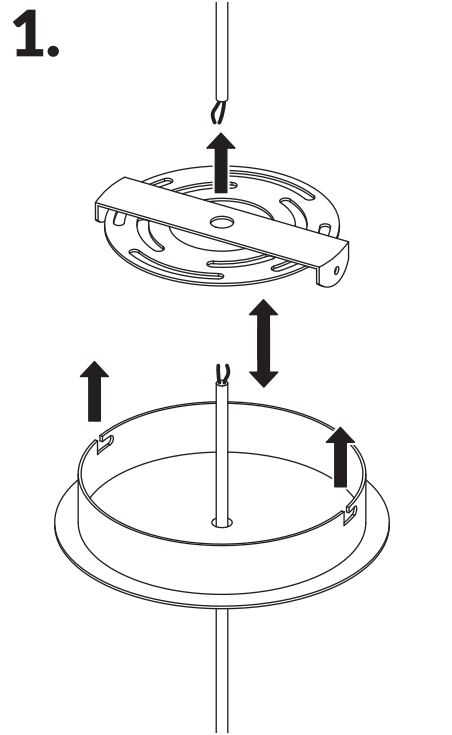

RUSKII TWIST

INSTALLATION MANUAL

E12 / E14 (120V/220V)
SM
Incandescent 60W max

IMPORTANT

Always shut off power to the circuit before starting installation work.

All products are manufactured to meet or exceed North American standards C22-250, UL 1598, C22.2-12, C22.2.9, UL 153.

All preparation for installation of fixture is to be provided by the end user.

The description and measurements on this drawing are for information purposes only.

VISO inc // © 2014 // All rights reserved