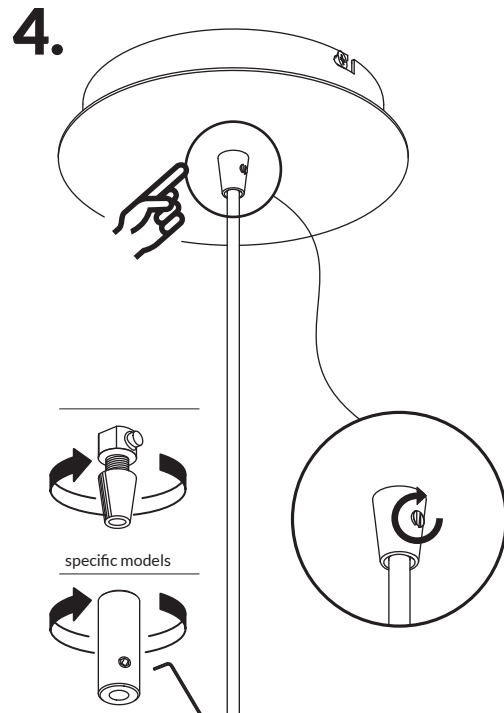

RUSKII TWIST

INSTALLATION MANUAL

E12 / E14 (120V/220V)
SM
Incandescent 60W max

IMPORTANT

Always shut off power to the circuit before starting installation work.

All products are manufactured to meet or exceed North American standards C22-250, UL 1598, C22.2-12, C22.2.9, UL 153.

All preparation for installation of fixture is to be provided by the end user.

The description and measurements on this drawing are for information purposes only.

VISO inc // © 2014 // All rights reserved