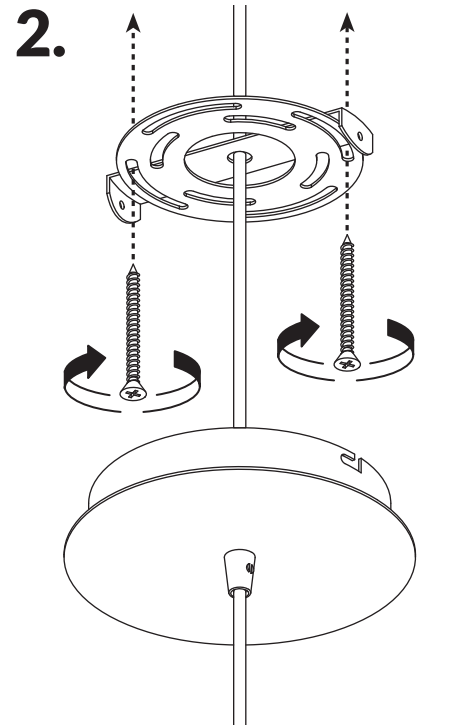

RUSKII TWIST

INSTALLATION MANUAL

E12 / E14 (120V/220V)
SM
Incandescent 60W max

IMPORTANT

Always shut off power to the circuit before starting installation work.

All products are manufactured to meet or exceed North American standards C22-250, UL 1598, C22.2-12, C22.2.9, UL 153.

All preparation for installation of fixture is to be provided by the end user.

The description and measurements on this drawing are for information purposes only.

VISO inc // © 2014 // All rights reserved