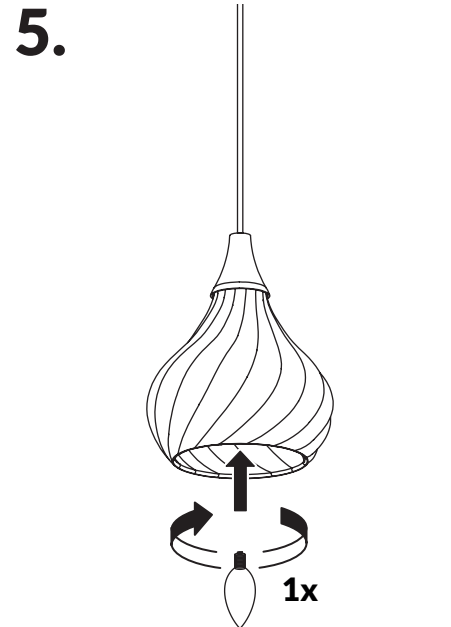

RUSKII TWIST

INSTALLATION MANUAL

E12 / E14 (120V/220V)
SM
Incandescent 60W max

IMPORTANT

Always shut off power to the circuit before starting installation work.

All products are manufactured to meet or exceed North American standards C22-250, UL 1598, C22.2-12, C22.2.9, UL 153.