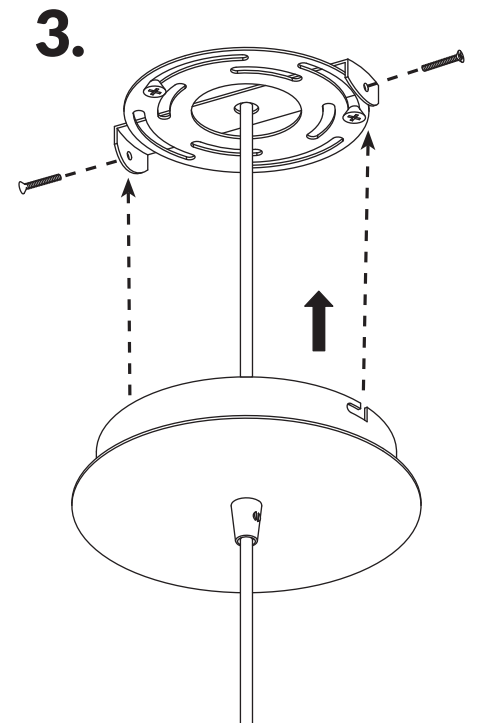

RUSKII TWIST

INSTALLATION MANUAL

E12 / E14 (120V/220V)
SM
Incandescent 60W max

IMPORTANT

Always shut off power to the circuit before starting installation work.

All products are manufactured to meet or exceed North American standards C22-250, UL 1598, C22.2-12, C22.2.9, UL 153.

All preparation for installation of fixture is to be provided by the end user.

The description and measurements on this drawing are for information purposes only.

VISO inc // © 2014 // All rights reserved