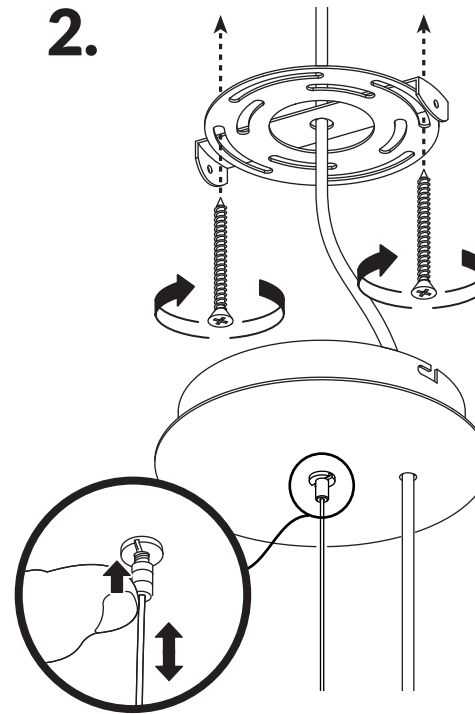

RUSKII TWIST

INSTALLATION MANUAL

E26 / E27 (120V/220V)
GM
Incandescent 100W max
PLE-T Eco 42W max

IMPORTANT

Always shut off power to the circuit
before starting installation work.

All products are manufactured to meet
or exceed North American standards
C22-250, UL 1598, C22.2-12, C22.2.9,
UL 153.

All preparation for installation of fixture
is to be provided by the end user.

The description and measurements on
this drawing are for information
purposes only.

VISO inc // © 2014 // All rights reserved