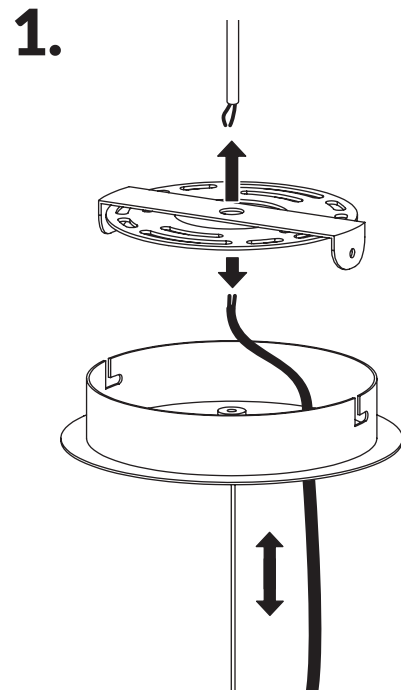

RUSKII TWIST

INSTALLATION MANUAL

E26 / E27 (120V/220V)
GM
Incandescent 100W max
PLE-T Eco 42W max

IMPORTANT

Always shut off power to the circuit
before starting installation work.

All products are manufactured to meet
or exceed North American standards
C22-250, UL 1598, C22.2-12, C22.2.9,
UL 153.

All preparation for installation of fixture
is to be provided by the end user.

The description and measurements on
this drawing are for information
purposes only.

VISO inc // © 2014 // All rights reserved