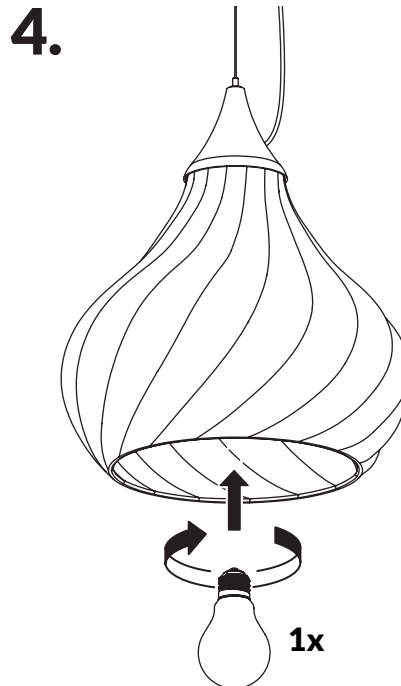

RUSKII TWIST

INSTALLATION MANUAL

E26 / E27 (120V/220V)
GM
Incandescent 100W max
PLE-T Eco 42W max

IMPORTANT

Always shut off power to the circuit
before starting installation work.

All products are manufactured to meet
or exceed North American standards
C22-250, UL 1598, C22.2-12, C22.2.9,
UL 153.