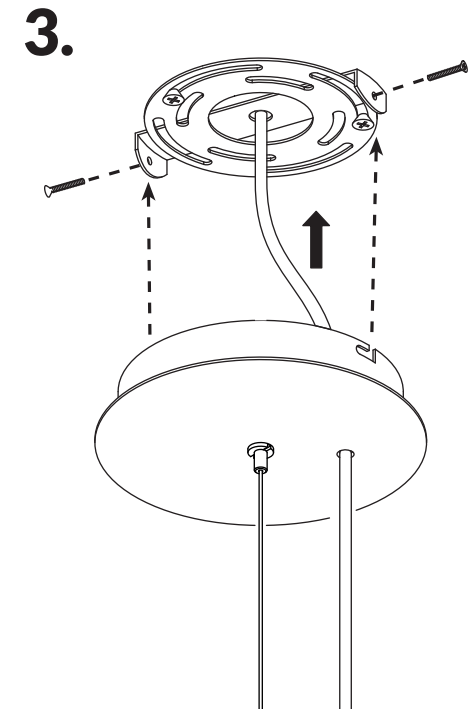

RUSKII TWIST

INSTALLATION MANUAL

E26 / E27 (120V/220V)
GM
Incandescent 100W max
PLE-T Eco 42W max

IMPORTANT

Always shut off power to the circuit
before starting installation work.

All products are manufactured to meet
or exceed North American standards
C22-250, UL 1598, C22.2-12, C22.2.9,
UL 153.

All preparation for installation of fixture
is to be provided by the end user.

The description and measurements on
this drawing are for information
purposes only.

VISO inc // © 2014 // All rights reserved