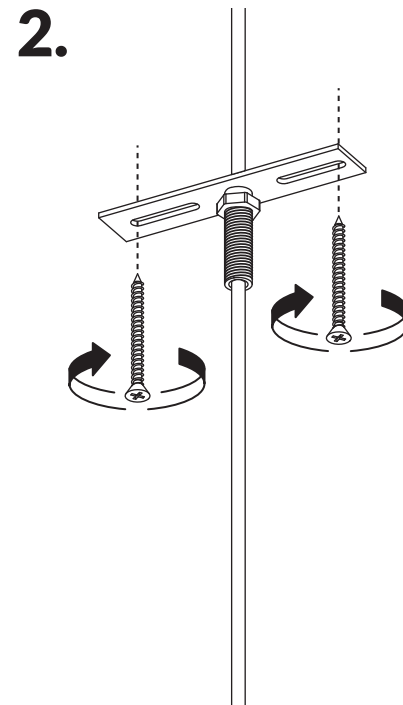

OVO

INSTALLATION MANUAL

E26 / E27 (120V/220V)
 SM
 Incandescent 60w max
 PLE-T Eco 18w max
 MM
 Incandescent 75w max
 PLE-T Eco 26w max

IMPORTANT

Always shut off power to the circuit before starting installation work.

All products are manufactured to meet or exceed North American standards C22-250, UL 1598, C22.2-12, C22.2.9, UL 153.

All preparation for installation of fixture is to be provided by the end user.

The description and measurements on this drawing are for information purposes only.