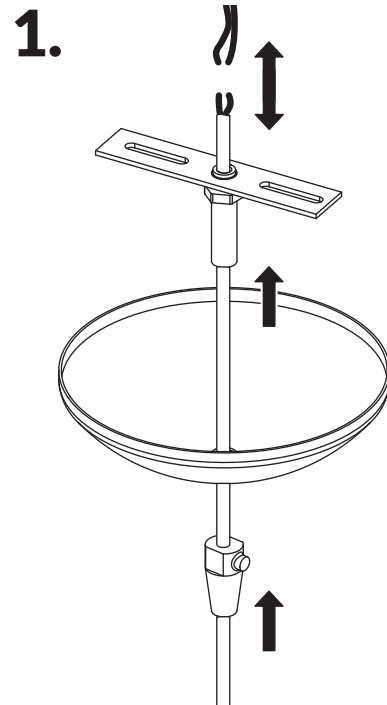

OVO

INSTALLATION MANUAL

E26 / E27 (120V/220V)
 SM
 Incandescent 60w max
 PLE-T Eco 18w max
 MM
 Incandescent 75w max
 PLE-T Eco 26w max

IMPORTANT

Always shut off power to the circuit before starting installation work.

All products are manufactured to meet or exceed North American standards C22-250, UL 1598, C22.2-12, C22.2.9, UL 153.

All preparation for installation of fixture is to be provided by the end user.

The description and measurements on this drawing are for information purposes only.