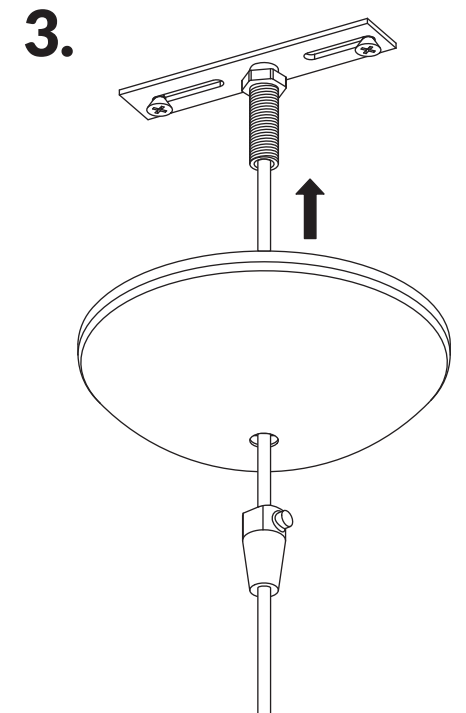

OVO

INSTALLATION MANUAL

E26 / E27 (120V/220V)
 SM
 Incandescent 60w max
 PLE-T Eco 18w max
 MM
 Incandescent 75w max
 PLE-T Eco 26w max

IMPORTANT

Always shut off power to the circuit before starting installation work.