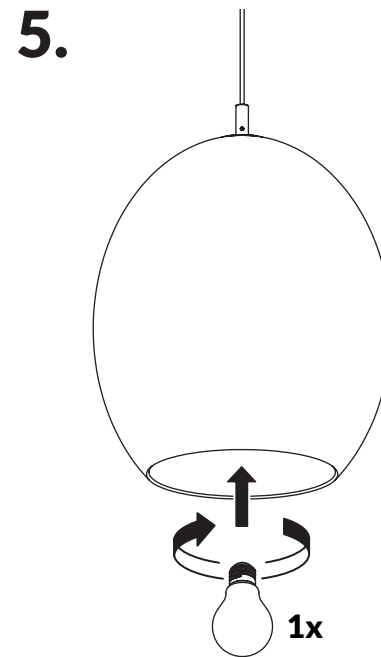

OVO

INSTALLATION MANUAL

E26 / E27 (120V/220V)
 SM
 Incandescent 60w max
 PLE-T Eco 18w max
 MM
 Incandescent 75w max
 PLE-T Eco 26w max

IMPORTANT

Always shut off power to the circuit before starting installation work.