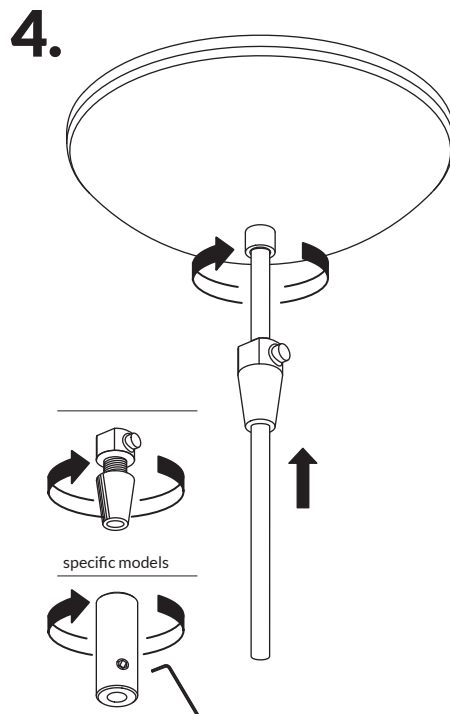

OVO

INSTALLATION MANUAL

E26 / E27 (120V/220V)
 SM
 Incandescent 60w max
 PLE-T Eco 18w max
 MM
 Incandescent 75w max
 PLE-T Eco 26w max

IMPORTANT

Always shut off power to the circuit before starting installation work.

All products are manufactured to meet or exceed North American standards C22-250, UL 1598, C22.2-12, C22.2.9, UL 153.

All preparation for installation of fixture is to be provided by the end user.

The description and measurements on this drawing are for information purposes only.