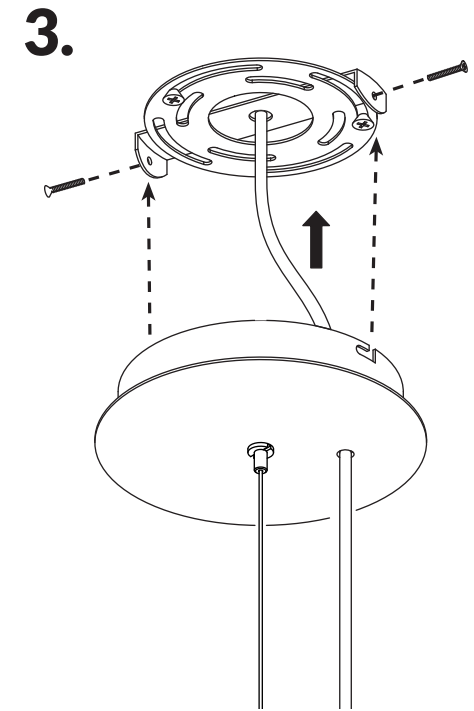

JOLIE

INSTALLATION MANUAL

E12 (120V/220V)
Incandescent 60W max

IMPORTANT

Always shut off power to the circuit
before starting installation work.

All products are manufactured to meet
or exceed North American standards
C22-250, UL 1598, C22.2-12, C22.2.9,
UL 153.

All preparation for installation of fixture
is to be provided by the end user.

The description and measurements on
this drawing are for information
purposes only.

VISO inc // © 2014 // All rights reserved