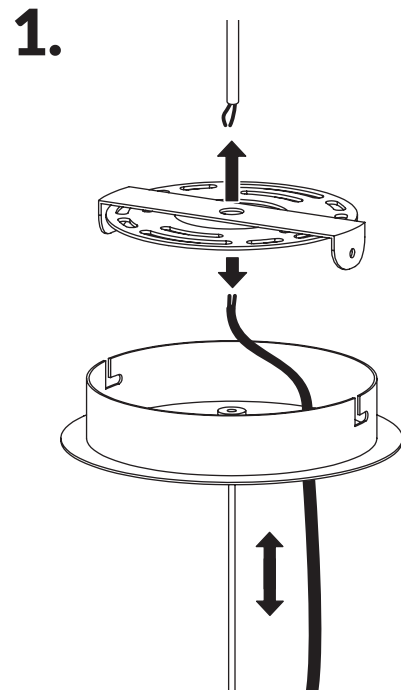

JOLIE

INSTALLATION MANUAL

E12 (120V/220V)
Incandescent 60W max

IMPORTANT

Always shut off power to the circuit
before starting installation work.

All products are manufactured to meet
or exceed North American standards
C22-250, UL 1598, C22.2-12, C22.2.9,
UL 153.

All preparation for installation of fixture
is to be provided by the end user.

The description and measurements on
this drawing are for information
purposes only.

VISO inc // © 2014 // All rights reserved