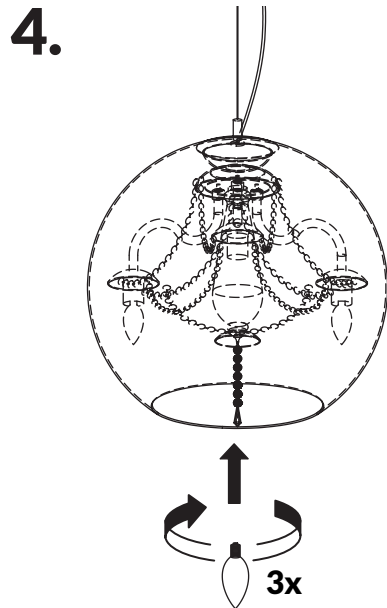

JOLIE

INSTALLATION MANUAL

E12 (120V/220V)
Incandescent 60W max

IMPORTANT

Always shut off power to the circuit
before starting installation work.

All products are manufactured to meet
or exceed North American standards
C22-250, UL 1598, C22.2-12, C22.2.9,
UL 153.

All preparation for installation of fixture
is to be provided by the end user.

The description and measurements on
this drawing are for information
purposes only.

VISO inc // © 2014 // All rights reserved