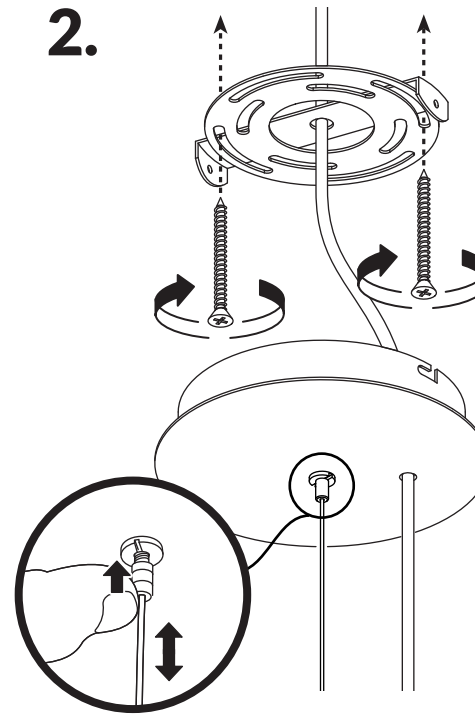

JOLIE

INSTALLATION MANUAL

E12 (120V/220V)
Incandescent 60W max

IMPORTANT

Always shut off power to the circuit
before starting installation work.

All products are manufactured to meet
or exceed North American standards
C22-250, UL 1598, C22.2-12, C22.2.9,
UL 153.

All preparation for installation of fixture
is to be provided by the end user.

The description and measurements on
this drawing are for information
purposes only.

VISO inc // © 2014 // All rights reserved