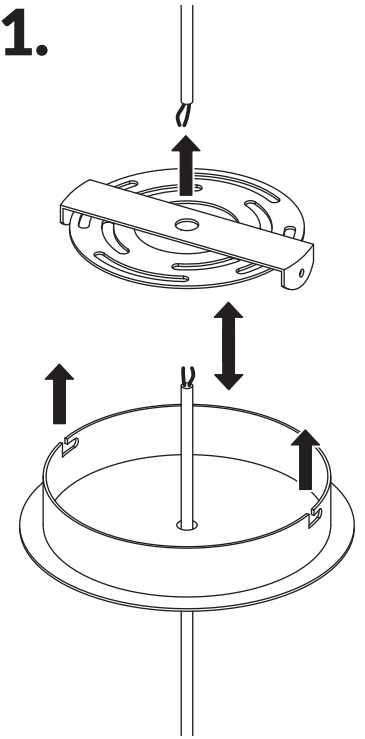

GIA

INSTALLATION MANUAL

G9 (120V/220V)
 SM
 5x G9 25W max
 MM
 7x G9 25W max
 GM
 10x G9 25W max

A - Stell cable
 B - Canopy
 C - Bulb

A1.

4x

A2.

4x

B1.

B2.

B3.

specific models

C1.

SM MODEL **5x** G9 25W max
 MM MODEL **7x** G9 25W max
 GM MODEL **10x** G9 25W max

IMPORTANT

Always shut off power to the circuit before starting installation work.