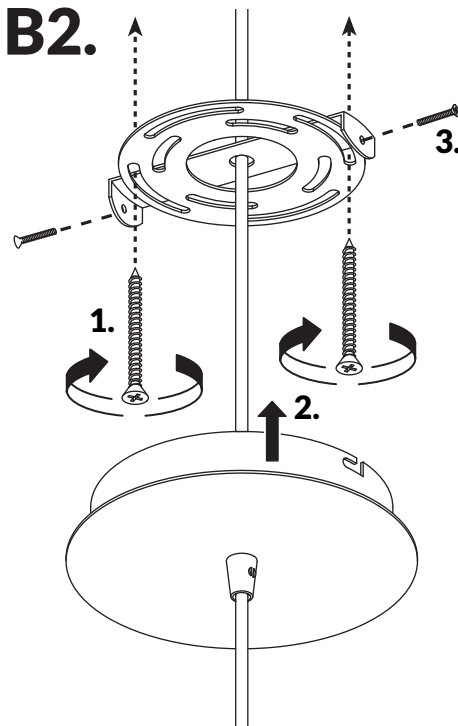

GIA

INSTALLATION MANUAL

G9 (120V/220V)
 SM
 5x G9 25W max
 MM
 7x G9 25W max
 GM
 10x G9 25W max

A - Stell cable
 B - Canopy
 C - Bulb

A1.

4x

A2.

4x

B1.

B2.

B3.

specific models

C1.

SM MODEL **5x** G9 25W max
 MM MODEL **7x** G9 25W max
 GM MODEL **10x** G9 25W max

IMPORTANT

Always shut off power to the circuit before starting installation work.

All products are manufactured to meet or exceed North American standards C22-250, UL 1598, C22.2-12, C22.2.9, UL 153.

All preparation for installation of fixture is to be provided by the end user.

The description and measurements on this drawing are for information purposes only.