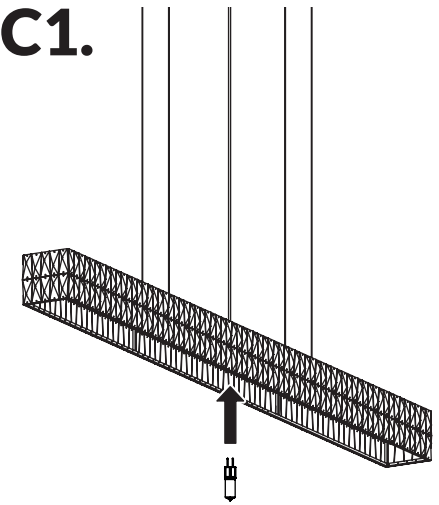

GIA

INSTALLATION MANUAL

G9 (120V/220V)
 SM
 5x G9 25W max
 MM
 7x G9 25W max
 GM
 10x G9 25W max

A - Stell cable
 B - Canopy
 C - Bulb

A1.

4x

A2.

4x

B1.

B2.

B3.

specific models

C1.

SM MODEL **5x** G9 25W max
 MM MODEL **7x** G9 25W max
 GM MODEL **10x** G9 25W max

IMPORTANT

Always shut off power to the circuit before starting installation work.