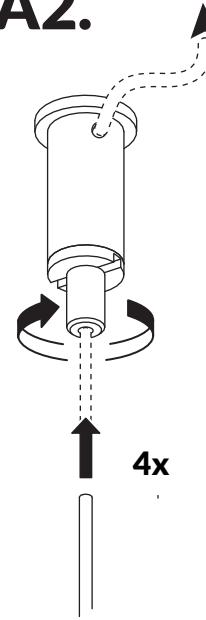

GIA

INSTALLATION MANUAL

G9 (120V/220V)
 SM
 5x G9 25W max
 MM
 7x G9 25W max
 GM
 10x G9 25W max

A - Stell cable
 B - Canopy
 C - Bulb

A1.

4x

A2.

4x

B1.

B2.

B3.

specific models

C1.

SM MODEL **5x** G9 25W max
 MM MODEL **7x** G9 25W max
 GM MODEL **10x** G9 25W max

IMPORTANT

Always shut off power to the circuit before starting installation work.