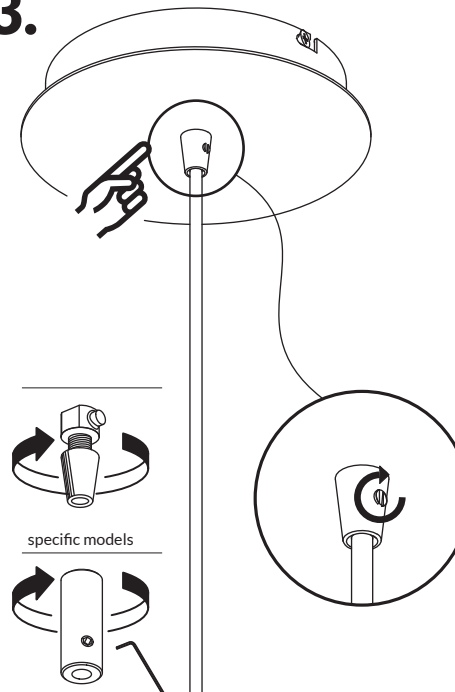

GIA

INSTALLATION MANUAL

G9 (120V/220V)
 SM
 5x G9 25W max
 MM
 7x G9 25W max
 GM
 10x G9 25W max

A - Stell cable
 B - Canopy
 C - Bulb

A1.

4x

A2.

4x

B1.

B2.

B3.

specific models

C1.

SM MODEL **5x** G9 25W max
 MM MODEL **7x** G9 25W max
 GM MODEL **10x** G9 25W max

IMPORTANT

Always shut off power to the circuit before starting installation work.

All products are manufactured to meet or exceed North American standards C22-250, UL 1598, C22.2-12, C22.2.9, UL 153.

All preparation for installation of fixture is to be provided by the end user.

The description and measurements on this drawing are for information purposes only.