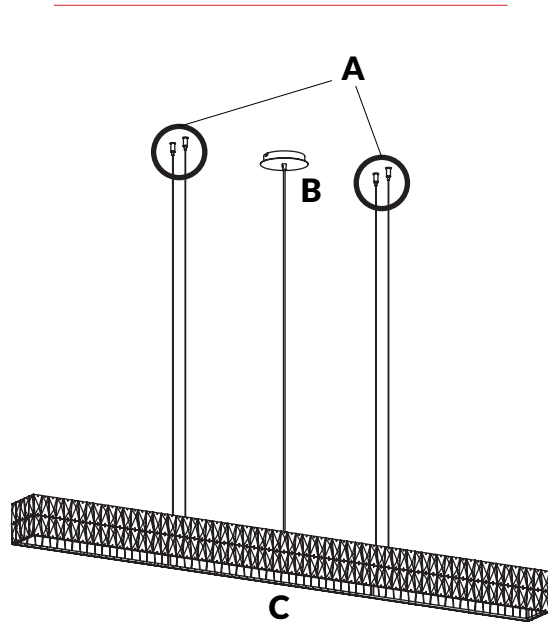

GIA

INSTALLATION MANUAL

G9 (120V/220V)
 SM
 5x G9 25W max
 MM
 7x G9 25W max
 GM
 10x G9 25W max

A - Stell cable
 B - Canopy
 C - Bulb

A1.

4x

A2.

4x

B1.

B2.

B3.

specific models

C1.

SM MODEL **5x** G9 25W max
 MM MODEL **7x** G9 25W max
 GM MODEL **10x** G9 25W max

IMPORTANT

Always shut off power to the circuit before starting installation work.