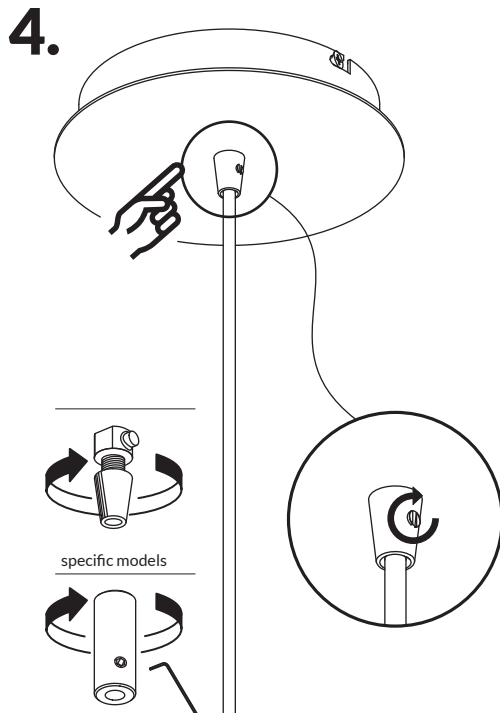

DOME

INSTALLATION MANUAL

E26 / E27 (120V/220V)
 SM
 Incandescent 60W max
 PLE-T Eco 26W max
 MM
 Incandescent 100W max
 PLE-T Eco 26W max
 GM
 Incandescent 100W max
 PLE-T Eco 42W max

IMPORTANT

Always shut off power to the circuit before starting installation work.

All products are manufactured to meet or exceed North American standards C22-250, UL 1598, C22.2-12, C22.2.9, UL 153.

All preparation for installation of fixture is to be provided by the end user.

The description and measurements on this drawing are for information purposes only.