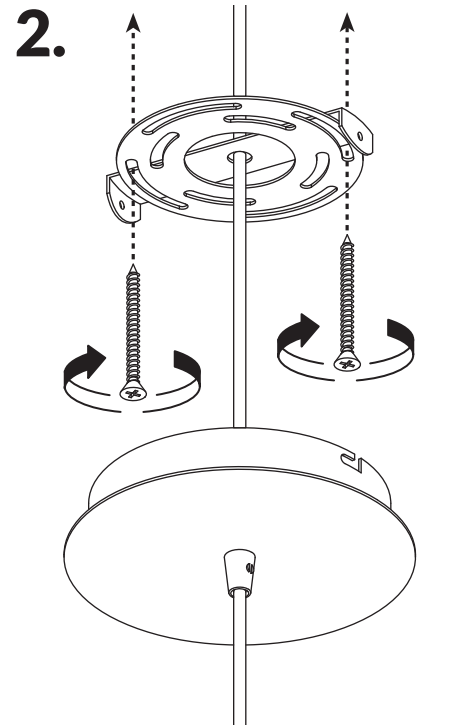

DOME

INSTALLATION MANUAL

E26 / E27 (120V/220V)
 SM
 Incandescent 60W max
 PLE-T Eco 26W max
 MM
 Incandescent 100W max
 PLE-T Eco 26W max
 GM
 Incandescent 100W max
 PLE-T Eco 42W max

IMPORTANT

Always shut off power to the circuit before starting installation work.

All products are manufactured to meet or exceed North American standards C22-250, UL 1598, C22.2-12, C22.2.9, UL 153.

All preparation for installation of fixture is to be provided by the end user.

The description and measurements on this drawing are for information purposes only.