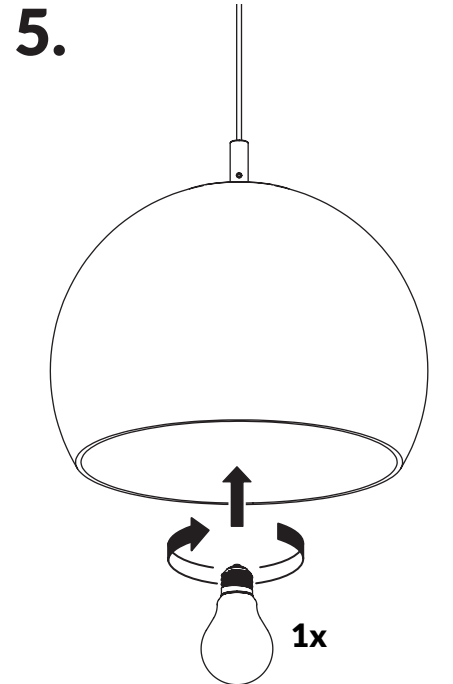

DOME

INSTALLATION MANUAL

E26 / E27 (120V/220V)
 SM
 Incandescent 60W max
 PLE-T Eco 26W max
 MM
 Incandescent 100W max
 PLE-T Eco 26W max
 GM
 Incandescent 100W max
 PLE-T Eco 42W max

IMPORTANT

Always shut off power to the circuit before starting installation work.