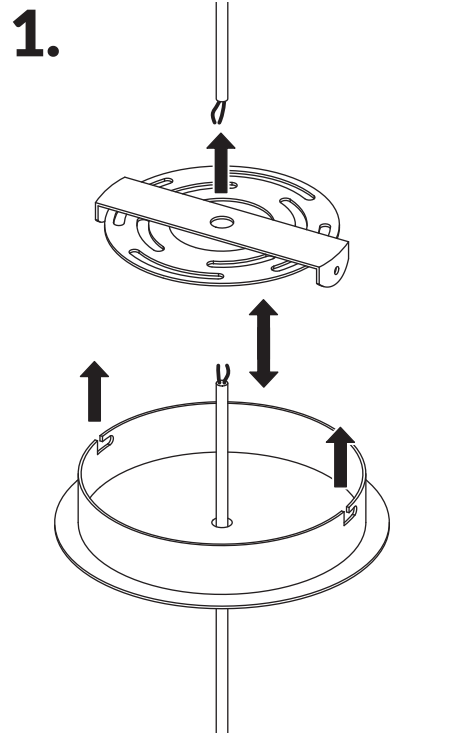

DOME

INSTALLATION MANUAL

E26 / E27 (120V/220V)
 SM
 Incandescent 60W max
 PLE-T Eco 26W max
 MM
 Incandescent 100W max
 PLE-T Eco 26W max
 GM
 Incandescent 100W max
 PLE-T Eco 42W max

IMPORTANT

Always shut off power to the circuit before starting installation work.

All products are manufactured to meet or exceed North American standards C22-250, UL 1598, C22.2-12, C22.2.9, UL 153.

All preparation for installation of fixture is to be provided by the end user.

The description and measurements on this drawing are for information purposes only.