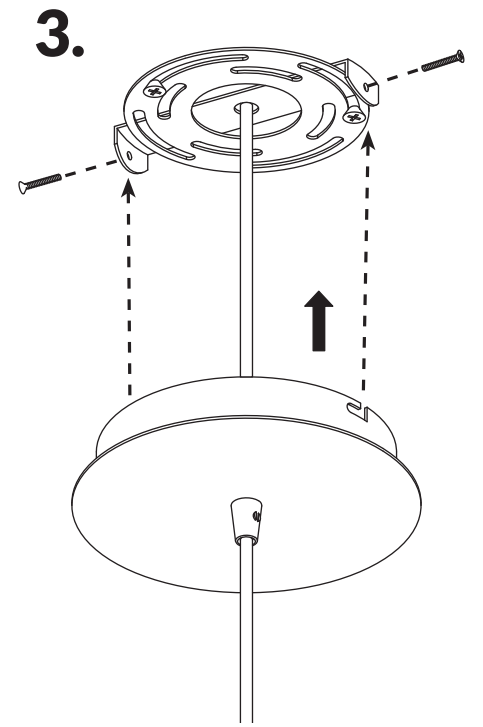

DOME

INSTALLATION MANUAL

E26 / E27 (120V/220V)
 SM
 Incandescent 60W max
 PLE-T Eco 26W max
 MM
 Incandescent 100W max
 PLE-T Eco 26W max
 GM
 Incandescent 100W max
 PLE-T Eco 42W max

IMPORTANT

Always shut off power to the circuit before starting installation work.

All products are manufactured to meet or exceed North American standards C22-250, UL 1598, C22.2-12, C22.2.9, UL 153.

All preparation for installation of fixture is to be provided by the end user.

The description and measurements on this drawing are for information purposes only.