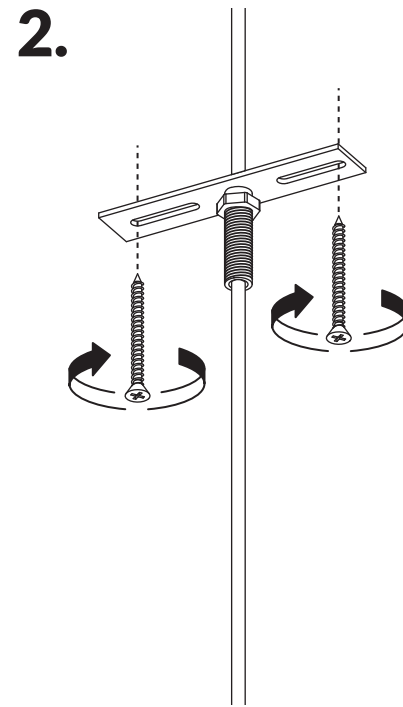

BUBA

INSTALLATION MANUAL

E26 / E27 (120V/220V)
 SM
 G120 Incandescent 40w max
 PLE-T Eco 26w max
 MM
 G120 Incandescent 100w max
 PLE-T Eco 42w max
 GM
 G120 Incandescent 100w max
 PLE-T Eco 42w max

IMPORTANT

Always shut off power to the circuit before starting installation work.

All products are manufactured to meet or exceed North American standards C22-250, UL 1598, C22.2-12, C22.2.9, UL 153.

All preparation for installation of fixture is to be provided by the end user.

The description and measurements on this drawing are for information purposes only.

VISO inc // © 2014 // All rights reserved