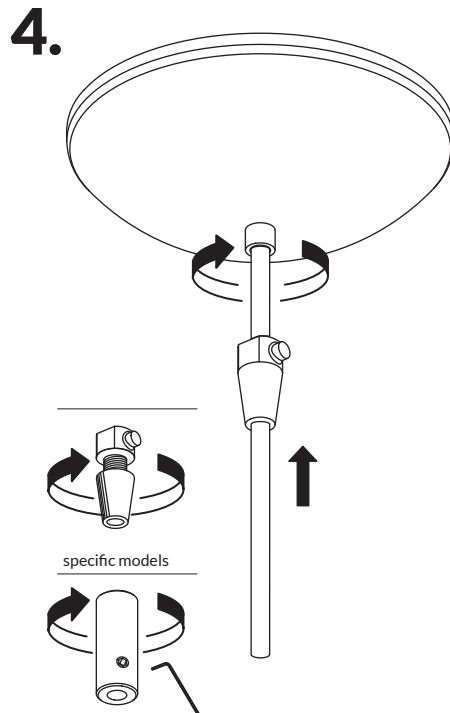

BUBA

INSTALLATION MANUAL

E26 / E27 (120V/220V)
 SM
 G120 Incandescent 40w max
 PLE-T Eco 26w max
 MM
 G120 Incandescent 100w max
 PLE-T Eco 42w max
 GM
 G120 Incandescent 100w max
 PLE-T Eco 42w max

IMPORTANT

Always shut off power to the circuit before starting installation work.

All products are manufactured to meet or exceed North American standards C22-250, UL 1598, C22.2-12, C22.2.9, UL 153.

All preparation for installation of fixture is to be provided by the end user.

The description and measurements on this drawing are for information purposes only.

VISO inc // © 2014 // All rights reserved