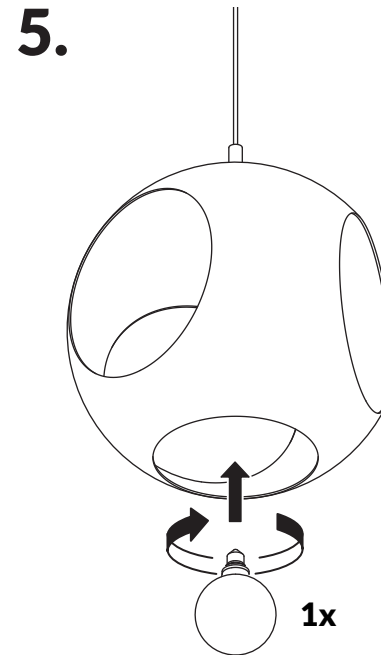

BUBA

INSTALLATION MANUAL

E26 / E27 (120V/220V)
 SM
 G120 Incandescent 40w max
 PLE-T Eco 26w max
 MM
 G120 Incandescent 100w max
 PLE-T Eco 42w max
 GM
 G120 Incandescent 100w max
 PLE-T Eco 42w max

IMPORTANT

The description and measurements on this drawing are for information purposes only.

VISO inc // © 2014 // All rights reserved