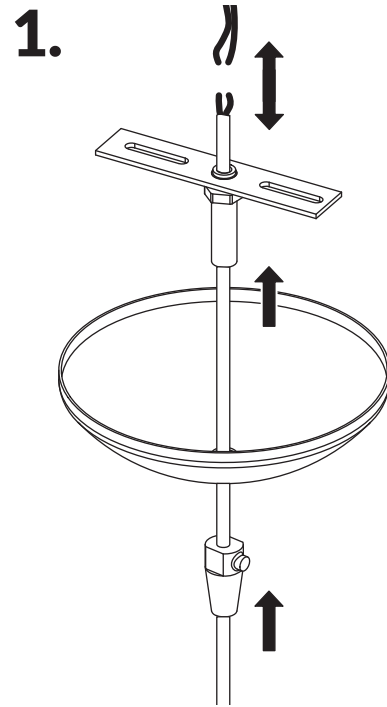

BUBA

INSTALLATION MANUAL

E26 / E27 (120V/220V)
 SM
 G120 Incandescent 40w max
 PLE-T Eco 26w max
 MM
 G120 Incandescent 100w max
 PLE-T Eco 42w max
 GM
 G120 Incandescent 100w max
 PLE-T Eco 42w max

IMPORTANT

Always shut off power to the circuit before starting installation work.

All products are manufactured to meet or exceed North American standards C22-250, UL 1598, C22.2-12, C22.2.9, UL 153.

All preparation for installation of fixture is to be provided by the end user.

The description and measurements on this drawing are for information purposes only.

VISO inc // © 2014 // All rights reserved