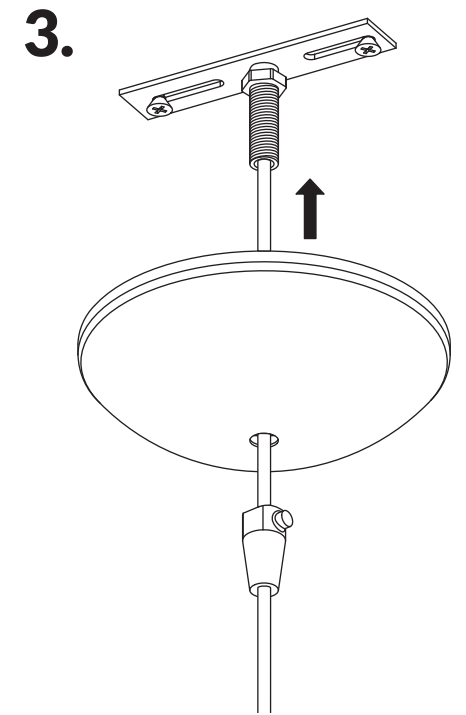

BUBA

INSTALLATION MANUAL

E26 / E27 (120V/220V)
 SM
 G120 Incandescent 40w max
 PLE-T Eco 26w max
 MM
 G120 Incandescent 100w max
 PLE-T Eco 42w max
 GM
 G120 Incandescent 100w max
 PLE-T Eco 42w max

IMPORTANT

The description and measurements on this drawing are for information purposes only.

VISO inc // © 2014 // All rights reserved